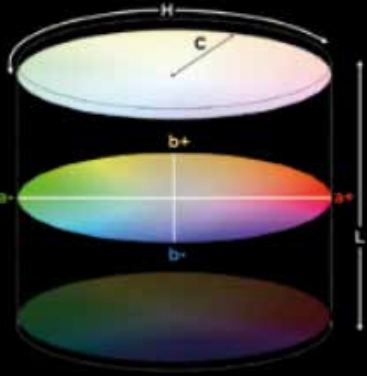

The unique and innovative dental colorimeter

Color measurement of the substrate

Color measurement of the adjacent natural tooth

Software with AI technology to provide solution for digital shade matching

Compare right side the natural tooth and left side the **OptiCrown**

Final result of **OptiCrown** in one attempt

Software for ceramic mixing and layering, it is embedded with comprehensive data and AI technology to simplify the process of dental shade matching.

End result is a restoration with no observable color differences in the patient's mouth

# The Perfect Tooth from Revolutionary Aesthetic Solution

The unique and innovative dental colorimeter read the color with ultimate accuracy

The software calculate the color data with the help of AI

Delivery perfect result of digital shade matching