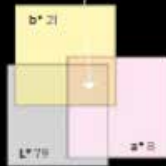

# The Perfect Tooth from Revolutionary Aesthetic Solution

The unique and innovative dental colorimeter read the color with ultimate accuracy

The software calculate the color data with the help of AI

Delivery perfect result of digital shade matching